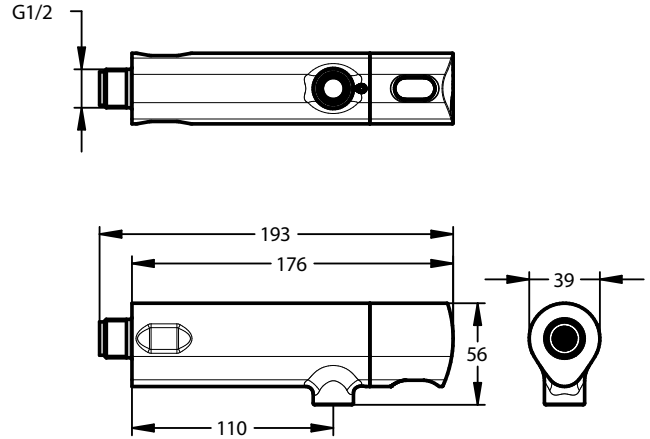

TECHNICAL DATA SHEET

PRESTO®

Range: PRESTO SAFE

Ref: 64675 - Single wall-mounted sensor tap - 3l/min

> Working pressure :

- 1 to 5 bar

> Flow :

- 3 l/min with integrated flow regulator
- High quality anti-limescale aerator
- Anti-water-hammering design