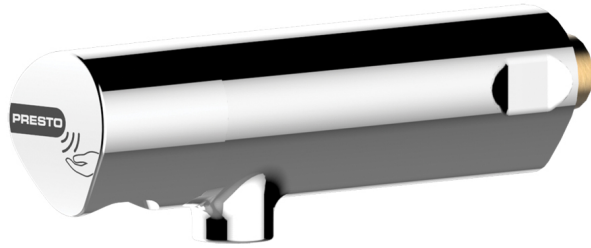

TECHNICAL DATA SHEET

PRESTO®

Range: PRESTO SAFE

Ref: 64675 - Single wall-mounted sensor tap - 3l/min

> Working pressure :

- 1 to 5 bar

> Flow :

- 3 l/min with integrated flow regulator
- High quality anti-limescale aerator
- Anti-water-hammering design

> Flow time:

- 7 sec adjustable with PRESTOCOM : <http://www.presto.fr/whatabout/prestocom/>
- Sensor trigger suitable for elderly and disabled people

> Hydraulic supply :

- G 1/2" (15x21) - Cold or premixed water

> Power supply :

- Integrated 9V lithium battery

> Material and colour finish :

- Brass body
- Chrome finishing

> Thermal resistance :

- Resistant to a temperature of 75°C for 30-minute-thermal-shocks

> Security :